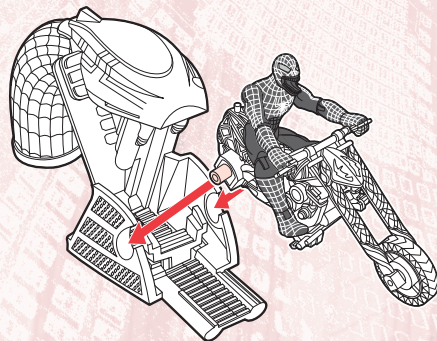

SPIDER-MAN 3

VENOM'S Vengeance Chopper

AGES 4+
69220/69129 Asst.

CAUTION:

Hair entanglement may result if child's hair comes in contact with moving parts of toy. Adult supervision is required.

1

Lock bike into launcher.

2

Insert ripcord with teeth facing up.

3

Holding the launcher and bike near the floor, tilt the launcher back so that the front wheel of the bike is slightly elevated.

4

Quickly pull the cord out of the bike. The bike can be launched without the launcher too!

5

Lower both wheels of the bike to the floor.

For better performance: Give the launcher a slight push forward as you launch!

6

The bike will launch and race away!

SPIDER-MAN
MERCHANDISING

COLUMBIA PICTURES

© 2006 COLUMBIA PICTURES INDUSTRIES, INC. ALL RIGHTS RESERVED.